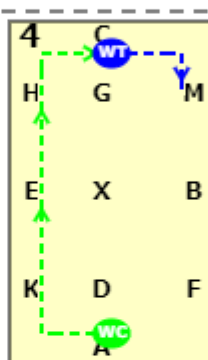

Dressage4all Prelim A (2020)

20x40, viewed from A end

AX: Medium walk
X: X transition to working trot
C: C track right

B: B circle right 20m working trot
BA: BA working trot

A: A circle right 20m in working trot
Between X and A working canter right

AEHC: AEHC working canter right
CM: Between C and M working trot

B: B Turn right
E: E track Left

A: C circle left 20m
between X and A working canter left

AFBMC: AFBMC working canter left
CH: Between C and H working trot