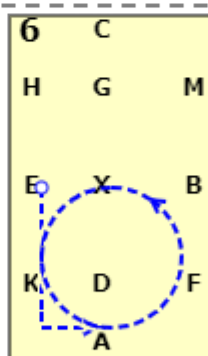

Dressage4all Prelim A (2020)

20x40, viewed from A end

AX: Medium walk
X: X transition to working trot
C: C track right

B: B circle right 20m working trot
BA: BA working trot

A: A circle right 20m in working trot
Between X and A working canter right

AEHC: AEHC working canter right
CM: Between C and M working trot

B: B Turn right
E: E track Left

A: C circle left 20m
between X and A working canter left

AFBMC: AFBMC working canter left
CH: Between C and H working trot