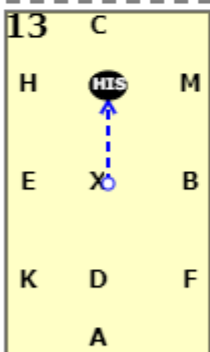

AEHC: AEHC working canter right
CM: Between C and M working trot

B: B Turn right
E: E track Left

A: C circle left 20m
between X and A working canter left

AFBMC: AFBMC working canter left
CH: Between C and H working trot

E: E circle left 20m in working trot

9 KA: Between K and A trans to medium walk
FE: FE change rein at free walk on long rein

10 EM: EM change rein in medium walk
MC: Medium walk

11 C: C working trot

12 EX: E half 10m circle to X