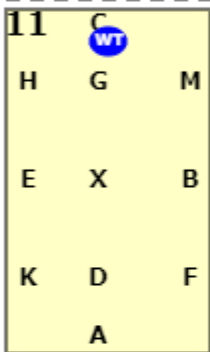

11 C: C working trot