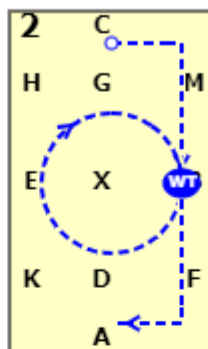

Dressage4all Prelim A (2020)

20x40, viewed from A end

AX: Medium walk
X: X transition to working trot
C: C track right

B: B circle right 20m working trot
BA: BA working trot

A: A circle right 20m in working trot
Between X and A working canter right

AEHC: AEHC working canter right
CM: Between C and M working trot

B: B Turn right
E: E track Left

A: C circle left 20m
between X and A working canter left

AFBMC: AFBMC working canter left
CH: Between C and H working trot