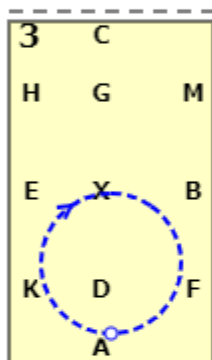

Dressage4all Prelim A (2020)

20x40, viewed from A end

AX: Medium walk
X: X transition to working trot
C: C track right

B: B circle right 20m working trot
BA: BA working trot

A: A circle right 20m in working trot
Between X and A working canter right

AEHC: AEHC working canter right
CM: Between C and M working trot

B: B Turn right
E: E track Left

A: C circle left 20m
between X and A working canter left

AFBMC: AFBMC working canter left
CH: Between C and H working trot