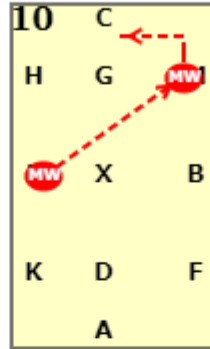

Dressage4all Prelim A (2020)

20x40, viewed from A end

AX: Medium walk
X: X transition to working trot
C: C track right

B: B circle right 20m working trot
BA: BA working trot

A: A circle right 20m in working trot
Between X and A working canter right

AEHC: AEHC working canter right
CM: Between C and M working trot

B: B Turn right
E: E track Left

A: C circle left 20m
between X and A working canter left

AFBMC: AFBMC working canter left
CH: Between C and H working trot

E: E circle left 20m in working trot

9 KA: Between K and A trans to medium walk
FE: FE change rein at free walk on long rein

10 EM: EM change rein in medium walk
MC: Medium walk

11 C: C working trot

12 EX: E half 10m circle to X