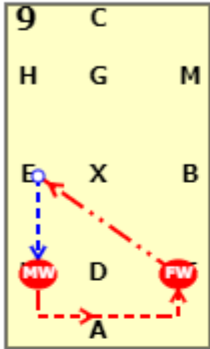

Dressage4all Prelim A (2020)

20x40, viewed from A end

AX: Medium walk
X: X transition to working trot
C: C track right

B: B circle right 20m working trot
BA: BA working trot

A: A circle right 20m in working trot
Between X and A working canter right

AEHC: AEHC working canter right
CM: Between C and M working trot

B: B Turn right
E: E track Left

A: C circle left 20m
between X and A working canter left

AFBMC: AFBMC working canter left
CH: Between C and H working trot

E: E circle left 20m in working trot

9 KA: Between K and A trans to medium walk
FE: FE change rein at free walk on long rein

10 EM: EM change rein in medium walk
MC: Medium walk

11 C: C working trot

12 EX: E half 10m circle to X