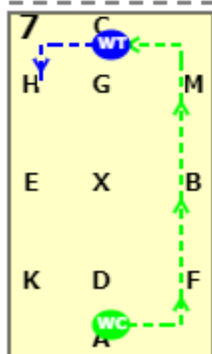

Dressage4all Prelim A (2020)

20x40, viewed from A end

AX: Medium walk
X: X transition to working trot
C: C track right

B: B circle right 20m working trot
BA: BA working trot

A: A circle right 20m in working trot
Between X and A working canter right

AEHC: AEHC working canter right
CM: Between C and M working trot

B: B Turn right
E: E track Left

A: C circle left 20m
between X and A working canter left

AFBMC: AFBMC working canter left
CH: Between C and H working trot