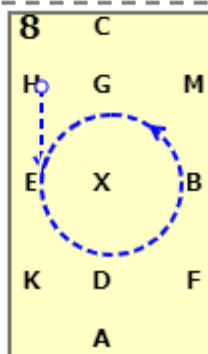

Dressage4all Prelim A (2020)

20x40, viewed from A end

AX: Medium walk
X: X transition to working trot
C: C track right

B: B circle right 20m working trot
BA: BA working trot

A: A circle right 20m in working trot
Between X and A working canter right

AEHC: AEHC working canter right
CM: Between C and M working trot

B: B Turn right
E: E track Left

A: C circle left 20m
between X and A working canter left

AFBMC: AFBMC working canter left
CH: Between C and H working trot

E: E circle left 20m in working trot

9 KA: Between K and A trans to medium walk
FE: FE change rein at free walk on long rein

10 EM: EM change rein in medium walk
MC: Medium walk

11 C: C working trot

12 EX: E half 10m circle to X