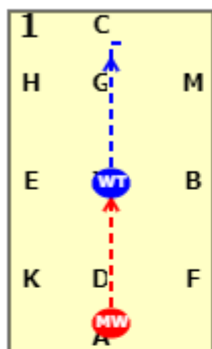

Dressage4all Prelim A (2020)

20x40, viewed from A end

AX: Medium walk
X: X transition to working trot
C: C track right

B: B circle right 20m working trot
BA: BA working trot

A: A circle right 20m in working trot
Between X and A working canter right

AEHC: AEHC working canter right
CM: Between C and M working trot

B: B Turn right
E: E track Left

A: C circle left 20m
between X and A working canter left

AFBMC: AFBMC working canter left
CH: Between C and H working trot

E: E circle left 20m in working trot

9 KA: Between K and A trans to medium walk
FE: FE change rein at free walk on long rein

10 EM: EM change rein in medium walk
MC: Medium walk

11 C: C working trot

12 EX: E half 10m circle to X