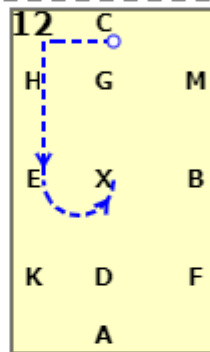

AEHC: AEHC working canter right
CM: Between C and M working trot

B: B Turn right
E: E track Left

A: C circle left 20m
between X and A working canter left

AFBMC: AFBMC working canter left
CH: Between C and H working trot

E: E circle left 20m in working trot

9 KA: Between K and A trans to medium walk
FE: FE change rein at free walk on long rein

10 EM: EM change rein in medium walk
MC: Medium walk

11 C: C working trot

12 EX: E half 10m circle to X