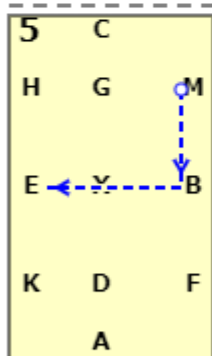

Dressage4all Prelim A (2020)

20x40, viewed from A end

AX: Medium walk
X: X transition to working trot
C: C track right

B: B circle right 20m working trot
BA: BA working trot

A: A circle right 20m in working trot
Between X and A working canter right

AEHC: AEHC working canter right
CM: Between C and M working trot

B: B Turn right
E: E track Left

A: C circle left 20m
between X and A working canter left

AFBMC: AFBMC working canter left
CH: Between C and H working trot