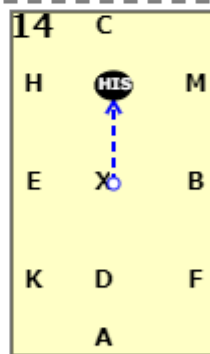

G: Halt immobility salute