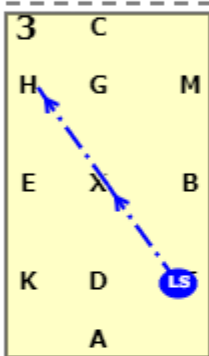

NOVICE E

[20x40, viewed from A end]

AX: Working trot
 X: Halt salute
 XC: Working trot
 C: Turn left

E: Circle left 15 metres
 EKAF: Working trot

FXH: Show some medium strides

HCMB: Working trot
 B: Circle right 15 metres
 BFA: Working trot

A: Halt for four seconds
 AK: Medium walk

KXM: Free walk on a long rein
 MC: Medium walk

C: Between C & H
 HEK: Show some medium strides
 K: Working canter

A: Circle left 20 metres
 FX: Working canter
 XH: Working trot

NOVICE E

C: Between C & M
 B: Give and retake reins
 BFA: Working canter

A: Circle right 20 metres
 AKX: Working canter
 XM: Working trot

CH: Working trot
 HXF: Show some medium strides
 F: Working trot

AX: Half circle right from A to X
 XC: Half circle left from X to C