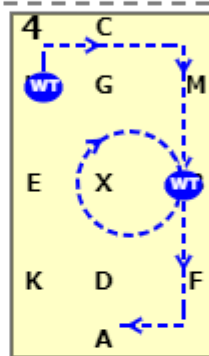

NOVICE E

[20x40, viewed from A end]

AX: Working trot
 X: Halt salute
 XC: Working trot
 C: Turn left

E: Circle left 15 metres
 EKAF: Working trot

FXH: Show some medium strides

HCMB: Working trot
 B: Circle right 15 metres
 BFA: Working trot

A: Halt for four seconds
 AK: Medium walk

KXM: Free walk on a long rein
 MC: Medium walk

C: Between C & H
 HEK: Show some medium strides
 K: Working canter

A: Circle left 20 metres
 FX: Working canter
 XH: Working trot

NOVICE E

C: Between C & M
 B: Give and retake reins
 BFA: Working canter

A: Circle right 20 metres
 AKX: Working canter
 XM: Working trot

CH: Working trot
 HXF: Show some medium strides
 F: Working trot

AX: Half circle right from A to X
 XC: Half circle left from X to C