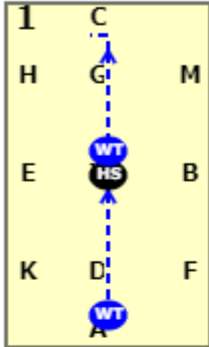

NOVICE E

[20x40, viewed from A end]

AX: Working trot
 X: Halt salute
 XC: Working trot
 C: Turn left

E: Circle left 15 metres
 EKAF: Working trot

FXH: Show some medium strides

HCMB: Working trot
 B: Circle right 15 metres
 BFA: Working trot

A: Halt for four seconds
 AK: Medium walk

KXM: Free walk on a long rein
 MC: Medium walk

C: Between C & H
 HEK: Show some medium strides
 K: Working canter

A: Circle left 20 metres
 FX: Working canter
 XH: Working trot

NOVICE E

C: Between C & M
 B: Give and retake reins
 BFA: Working canter

A: Circle right 20 metres
 AKX: Working canter
 XM: Working trot

CH: Working trot
 HXF: Show some medium strides
 F: Working trot

AX: Half circle right from A to X
 XC: Half circle left from X to C