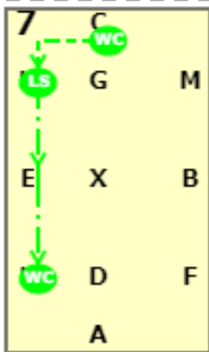

NOVICE E

[20x40, viewed from A end]

AX: Working trot
 X: Halt salute
 XC: Working trot
 C: Turn left

E: Circle left 15 metres
 EKAF: Working trot

FXH: Show some medium strides

HCMB: Working trot
 B: Circle right 15 metres
 BFA: Working trot

A: Halt for four seconds
 AK: Medium walk

KXM: Free walk on a long rein
 MC: Medium walk

C: Between C & H
 HEK: Show some medium strides
 K: Working canter

A: Circle left 20 metres
 FX: Working canter
 XH: Working trot

NOVICE E

C: Between C & M
 B: Give and retake reins
 BFA: Working canter

A: Circle right 20 metres
 AKX: Working canter
 XM: Working trot

CH: Working trot
 HXF: Show some medium strides
 F: Working trot

AX: Half circle right from A to X
 XC: Half circle left from X to C