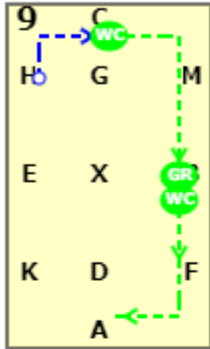

NOVICE E

[20x40, viewed from A end]

AX: Working trot
 X: Halt salute
 XC: Working trot
 C: Turn left

E: Circle left 15 metres
 EKAF: Working trot

FXH: Show some medium strides

HCMB: Working trot
 B: Circle right 15 metres
 BFA: Working trot

A: Halt for four seconds
 AK: Medium walk

KXM: Free walk on a long rein
 MC: Medium walk

C: Between C & H
 HEK: Show some medium strides
 K: Working canter

A: Circle left 20 metres
 FX: Working canter
 XH: Working trot

NOVICE E

C: Between C & M
 B: Give and retake reins
 BFA: Working canter

A: Circle right 20 metres
 AKX: Working canter
 XM: Working trot

CH: Working trot
 HXF: Show some medium strides
 F: Working trot

AX: Half circle right from A to X
 XC: Half circle left from X to C