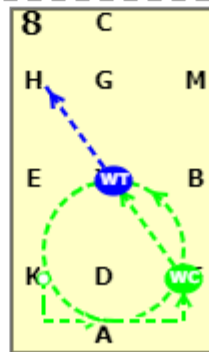

NOVICE E

[20x40, viewed from A end]

AX: Working trot
 X: Halt salute
 XC: Working trot
 C: Turn left

E: Circle left 15 metres
 EKAF: Working trot

FXH: Show some medium strides

HCMB: Working trot
 B: Circle right 15 metres
 BFA: Working trot

A: Halt for four seconds
 AK: Medium walk

KXM: Free walk on a long rein
 MC: Medium walk

C: Between C & H
 HEK: Show some medium strides
 K: Working canter

A: Circle left 20 metres
 FX: Working canter
 XH: Working trot

NOVICE E

C: Between C & M
 B: Give and retake reins
 BFA: Working canter

A: Circle right 20 metres
 AKX: Working canter
 XM: Working trot

CH: Working trot
 HXF: Show some medium strides
 F: Working trot

AX: Half circle right from A to X
 XC: Half circle left from X to C