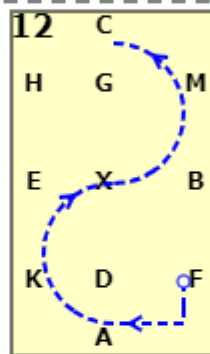

NOVICE E

[20x40, viewed from A end]

AX: Working trot
 X: Halt salute
 XC: Working trot
 C: Turn left

E: Circle left 15 metres
 EKAF: Working trot

FXH: Show some medium strides

HCMB: Working trot
 B: Circle right 15 metres
 BFA: Working trot

A: Halt for four seconds
 AK: Medium walk

KXM: Free walk on a long rein
 MC: Medium walk

C: Between C & H
 HEK: Show some medium strides
 K: Working canter

A: Circle left 20 metres
 FX: Working canter
 XH: Working trot

NOVICE E

C: Between C & M
 B: Give and retake reins
 BFA: Working canter

A: Circle right 20 metres
 AKX: Working canter
 XM: Working trot

CH: Working trot
 HXF: Show some medium strides
 F: Working trot

AX: Half circle right from A to X
 XC: Half circle left from X to C

CHE: Working trot
 EX: Half circle left from E to X

G: Halt immobility salute