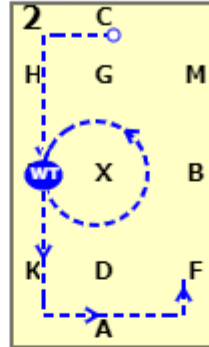

NOVICE E

[20x40, viewed from A end]

AX: Working trot
 X: Halt salute
 XC: Working trot
 C: Turn left

E: Circle left 15 metres
 EKAF: Working trot

FXH: Show some medium strides

HCMB: Working trot
 B: Circle right 15 metres
 BFA: Working trot

A: Halt for four seconds
 AK: Medium walk

KXM: Free walk on a long rein
 MC: Medium walk

C: Between C & H
 HEK: Show some medium strides
 K: Working canter

A: Circle left 20 metres
 FX: Working canter
 XH: Working trot

NOVICE E

C: Between C & M
 B: Give and retake reins
 BFA: Working canter

A: Circle right 20 metres
 AKX: Working canter
 XM: Working trot

CH: Working trot
 HXF: Show some medium strides
 F: Working trot

AX: Half circle right from A to X
 XC: Half circle left from X to C