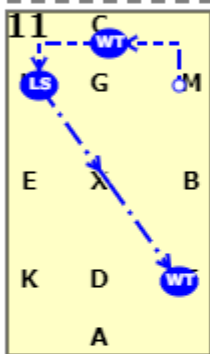

NOVICE E

[20x40, viewed from A end]

AX: Working trot
 X: Halt salute
 XC: Working trot
 C: Turn left

E: Circle left 15 metres
 EKAF: Working trot

FXH: Show some medium strides

HCMB: Working trot
 B: Circle right 15 metres
 BFA: Working trot

A: Halt for four seconds
 AK: Medium walk

KXM: Free walk on a long rein
 MC: Medium walk

C: Between C & H
 HEK: Show some medium strides
 K: Working canter

A: Circle left 20 metres
 FX: Working canter
 XH: Working trot

NOVICE E

C: Between C & M
 B: Give and retake reins
 BFA: Working canter

A: Circle right 20 metres
 AKX: Working canter
 XM: Working trot

CH: Working trot
 HXF: Show some medium strides
 F: Working trot

AX: Half circle right from A to X
 XC: Half circle left from X to C