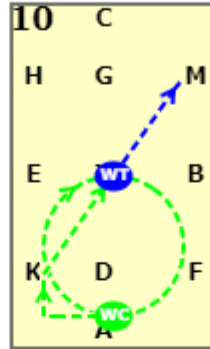

NOVICE E

[20x40, viewed from A end]

AX: Working trot
 X: Halt salute
 XC: Working trot
 C: Turn left

E: Circle left 15 metres
 EKAF: Working trot

FXH: Show some medium strides

HCMB: Working trot
 B: Circle right 15 metres
 BFA: Working trot

A: Halt for four seconds
 AK: Medium walk

KXM: Free walk on a long rein
 MC: Medium walk

C: Between C & H
 HEK: Show some medium strides
 K: Working canter

A: Circle left 20 metres
 FX: Working canter
 XH: Working trot

NOVICE E

C: Between C & M
 B: Give and retake reins
 BFA: Working canter

A: Circle right 20 metres
 AKX: Working canter
 XM: Working trot

CH: Working trot
 HXF: Show some medium strides
 F: Working trot

AX: Half circle right from A to X
 XC: Half circle left from X to C