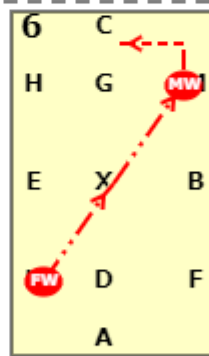

NOVICE E

[20x40, viewed from A end]

AX: Working trot
 X: Halt salute
 XC: Working trot
 C: Turn left

E: Circle left 15 metres
 EKAF: Working trot

FXH: Show some medium strides

HCMB: Working trot
 B: Circle right 15 metres
 BFA: Working trot

A: Halt for four seconds
 AK: Medium walk

KXM: Free walk on a long rein
 MC: Medium walk

C: Between C & H
 HEK: Show some medium strides
 K: Working canter

A: Circle left 20 metres
 FX: Working canter
 XH: Working trot

NOVICE E

C: Between C & M
 B: Give and retake reins
 BFA: Working canter

A: Circle right 20 metres
 AKX: Working canter
 XM: Working trot

CH: Working trot
 HXF: Show some medium strides
 F: Working trot

AX: Half circle right from A to X
 XC: Half circle left from X to C