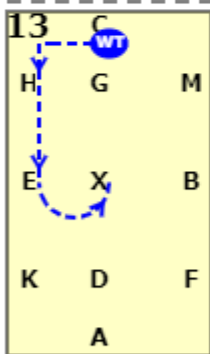

A: Halt for four seconds
 AK: Medium walk

KXM: Free walk on a long rein
 MC: Medium walk

C: Between C & H
 HEK: Show some medium strides
 K: Working canter

A: Circle left 20 metres
 FX: Working canter
 XH: Working trot

NOVICE E

C: Between C & M
 B: Give and retake reins
 BFA: Working canter

A: Circle right 20 metres
 AKX: Working canter
 XM: Working trot

CH: Working trot
 HXF: Show some medium strides
 F: Working trot

AX: Half circle right from A to X
 XC: Half circle left from X to C

CHE: Working trot
 EX: Half circle left from E to X

G: Halt immobility salute