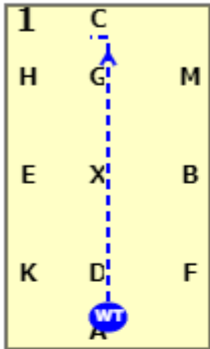

NOVICE D

[20x40, viewed from A end]

AC: Working trot
C: Turn left

EX: Half circle left from E to X
XB: Half circle right from X to B

BFA: Working trot
A: Circle right 15 metres

KEH: Show some medium strides
HC: Working trot

CM: Medium walk
MXK: Free walk on a long rein
KA: Medium walk

AF: Working trot
FBM: Show some medium strides
M: Working trot
C: Circle left 15 metres