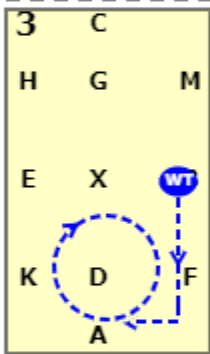

NOVICE D

[20x40, viewed from A end]

AC: Working trot
C: Turn left

EX: Half circle left from E to X
XB: Half circle right from X to B

BFA: Working trot
A: Circle right 15 metres

KEH: Show some medium strides
HC: Working trot

CM: Medium walk
MXK: Free walk on a long rein
KA: Medium walk

AF: Working trot
FBM: Show some medium strides
M: Working trot
C: Circle left 15 metres