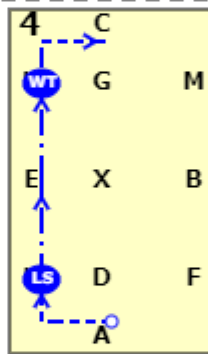

NOVICE D

[20x40, viewed from A end]

AC: Working trot
C: Turn left

EX: Half circle left from E to X
XB: Half circle right from X to B

BFA: Working trot
A: Circle right 15 metres

KEH: Show some medium strides
HC: Working trot

CM: Medium walk
MXK: Free walk on a long rein
KA: Medium walk

AF: Working trot
FBM: Show some medium strides
M: Working trot
C: Circle left 15 metres