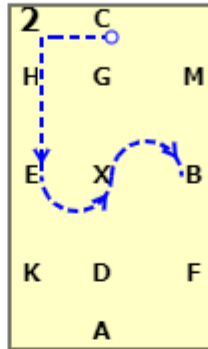

NOVICE D

[20x40, viewed from A end]

AC: Working trot
C: Turn left

EX: Half circle left from E to X
XB: Half circle right from X to B

BFA: Working trot
A: Circle right 15 metres

KEH: Show some medium strides
HC: Working trot

CM: Medium walk
MXK: Free walk on a long rein
KA: Medium walk

AF: Working trot
FBM: Show some medium strides
M: Working trot
C: Circle left 15 metres