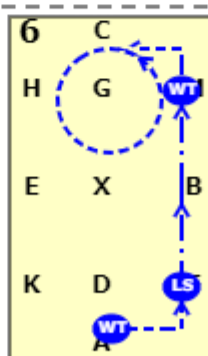

NOVICE D

[20x40, viewed from A end]

AC: Working trot
C: Turn left

EX: Half circle left from E to X
XB: Half circle right from X to B

BFA: Working trot
A: Circle right 15 metres

KEH: Show some medium strides
HC: Working trot

CM: Medium walk
MXK: Free walk on a long rein
KA: Medium walk

AF: Working trot
FBM: Show some medium strides
M: Working trot
C: Circle left 15 metres