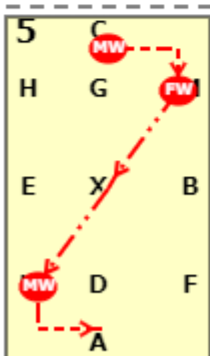

NOVICE D

[20x40, viewed from A end]

AC: Working trot
C: Turn left

EX: Half circle left from E to X
XB: Half circle right from X to B

BFA: Working trot
A: Circle right 15 metres

KEH: Show some medium strides
HC: Working trot

CM: Medium walk
MXK: Free walk on a long rein
KA: Medium walk

AF: Working trot
FBM: Show some medium strides
M: Working trot
C: Circle left 15 metres