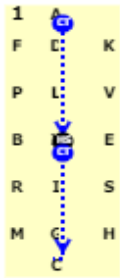

MEDIUM 31

[20x60, viewed from C end (judges view)]

AX: Collected trot
 X: Halt salute
 XC: Collected trot
 C: Turn right

RP: Shoulder-in
 FD: Half circle right from F to D

DR: Half-pass
 RMC: Collected trot

CH: Collected trot
 HXF: Medium trot
 FA: Collected trot

A: Halt and reinback
 AK: Collected walk

KLBR: Extended walk
 RM: Collected walk

MCH: Collected canter
 HV: Medium canter
 VK: Collected canter

KD: Half circle left from K to D
 DS: Half-pass
 SH: Counter canter

H: Simple change of leg
 HCM: Collected canter

MP: Medium canter
 PF: Collected canter
 FD: Half circle right from F to D

DR: Half-pass
 RM: Counter canter

M: Simple change of leg
 MCH: Collected canter
 H: Collected trot