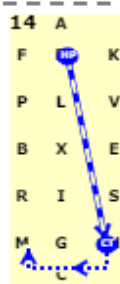

MEDIUM 31

[20x60, viewed from C end (judges view)]

AX: Collected trot
 X: Halt salute
 XC: Collected trot
 C: Turn right

RP: Shoulder-in
 FD: Half circle right from F to D

DR: Half-pass
 RMC: Collected trot

CH: Collected trot
 HXF: Medium trot
 FA: Collected trot

A: Halt and reinback
 AK: Collected walk

KLBR: Extended walk
 RM: Collected walk

MCH: Collected canter
 HV: Medium canter
 VK: Collected canter

KD: Half circle left from K to D
 DS: Half-pass
 SH: Counter canter

H: Simple change of leg
 HCM: Collected canter

MP: Medium canter
 PF: Collected canter
 FD: Half circle right from F to D

DR: Half-pass
 RM: Counter canter

M: Simple change of leg
 MCH: Collected canter
 H: Collected trot

HV: Shoulder-in
 VK: Collected trot
 KD: Half circle left from K to D

DH: Half-pass
 HCM: Collected trot

MXK: Medium trot
 KA: Collected trot

A: Turn left
 X: Collected trot
 X: Collected walk

G: Halt immobility salute