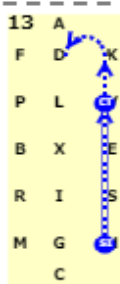

MEDIUM 31

[20x60, viewed from C end (judges view)]

AX: Collected trot
 X: Halt salute
 XC: Collected trot
 C: Turn right

RP: Shoulder-in
 FD: Half circle right from F to D

DR: Half-pass
 RMC: Collected trot

CH: Collected trot
 HXF: Medium trot
 FA: Collected trot

A: Halt and reinback
 AK: Collected walk

KLBR: Extended walk
 RM: Collected walk

MCH: Collected canter
 HV: Medium canter
 VK: Collected canter

KD: Half circle left from K to D
 DS: Half-pass
 SH: Counter canter

H: Simple change of leg
 HCM: Collected canter

MP: Medium canter
 PF: Collected canter
 FD: Half circle right from F to D

DR: Half-pass
 RM: Counter canter

M: Simple change of leg
 MCH: Collected canter
 H: Collected trot

HV: Shoulder-in
 VK: Collected trot
 KD: Half circle left from K to D

DH: Half-pass
 HCM: Collected trot

MXK: Medium trot
 KA: Collected trot

A: Turn left
 X: Collected trot
 X: Collected walk

G: Halt immobility salute