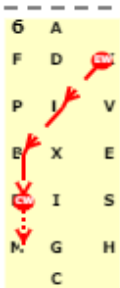

MEDIUM 31

[20x60, viewed from C end (judges view)]

AX: Collected trot
 X: Halt salute
 XC: Collected trot
 C: Turn right

RP: Shoulder-in
 FD: Half circle right from F to D

DR: Half-pass
 RMC: Collected trot

CH: Collected trot
 HXF: Medium trot
 FA: Collected trot

A: Halt and reinback
 AK: Collected walk

KLBR: Extended walk
 RM: Collected walk

MCH: Collected canter
 HV: Medium canter
 VK: Collected canter

KD: Half circle left from K to D
 DS: Half-pass
 SH: Counter canter

H: Simple change of leg
 HCM: Collected canter

MP: Medium canter
 PF: Collected canter
 FD: Half circle right from F to D

DR: Half-pass
 RM: Counter canter

M: Simple change of leg
 MCH: Collected canter
 H: Collected trot