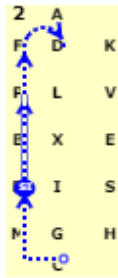

MEDIUM 31

[20x60, viewed from C end (judges view)]

AX: Collected trot
 X: Halt salute
 XC: Collected trot
 C: Turn right

RP: Shoulder-in
 FD: Half circle right from F to D

DR: Half-pass
 RMC: Collected trot

CH: Collected trot
 HXF: Medium trot
 FA: Collected trot

A: Halt and reinback
 AK: Collected walk

KLBR: Extended walk
 RM: Collected walk

MCH: Collected canter
 HV: Medium canter
 VK: Collected canter

KD: Half circle left from K to D
 DS: Half-pass
 SH: Counter canter

H: Simple change of leg
 HCM: Collected canter

MP: Medium canter
 PF: Collected canter
 FD: Half circle right from F to D

DR: Half-pass
 RM: Counter canter

M: Simple change of leg
 MCH: Collected canter
 H: Collected trot