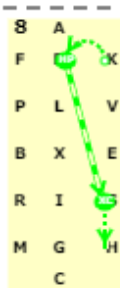

MEDIUM 31

[20x60, viewed from C end (judges view)]

AX: Collected trot
 X: Halt salute
 XC: Collected trot
 C: Turn right

RP: Shoulder-in
 FD: Half circle right from F to D

DR: Half-pass
 RMC: Collected trot

CH: Collected trot
 HXF: Medium trot
 FA: Collected trot

A: Halt and reinback
 AK: Collected walk

KLBR: Extended walk
 RM: Collected walk

MCH: Collected canter
 HV: Medium canter
 VK: Collected canter

KD: Half circle left from K to D
 DS: Half-pass
 SH: Counter canter

H: Simple change of leg
 HCM: Collected canter

MP: Medium canter
 PF: Collected canter
 FD: Half circle right from F to D

DR: Half-pass
 RM: Counter canter

M: Simple change of leg
 MCH: Collected canter
 H: Collected trot

HV: Shoulder-in
 VK: Collected trot
 KD: Half circle left from K to D

DH: Half-pass
 HCM: Collected trot

MXK: Medium trot
 KA: Collected trot

A: Turn left
 X: Collected trot
 X: Collected walk

G: Halt immobility salute