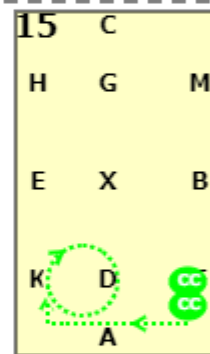

DM: DM half pass right
MCH: MCH collected trot

HK: HK shoulder in left

KD: KD half 10m circle to D

DH: DH Half pass left
HCM: HCM collected trot

MXK: MXK Medium trot
KAF: KAF Collected trot

FXH: FXH Medium trot
HC: HC Collected trot

10 C: C halt, reinback 4 steps, proceed in medium walk
CM: Medium walk

11 MEK: MEK Extended walk

12 K: K medium walk
A: A transition to collected canter

13 AFBM: AFBM collected canter
M: M circle left 10m in collected canter

14 MCH: MCH Collected canter
X: HXF change rein and show simple change of leg at X
XF: Collected canter

15 F: F collected canter
FAK: Collected canter
K: K circle right 10m in collected canter

16 KEH: KEH Medium canter
H: H collected canter