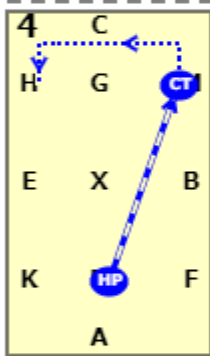

Dressage4all Medium 30 (2020)

20x40, viewed from A end

AX: Collected trot
X: X halt, immobility salute. proceed in collected trot
C: C track right

MBF: MBF Shoulder in right

FD: FD half circle right 10m to D

DM: DM half pass right
MCH: MCH collected trot

HK: HK shoulder in left

KD: KD half 10m circle to D

DH: DH Half pass left
HCM: HCM collected trot

MXK: MXK Medium trot
KAF: KAF Collected trot

FXH: FXH Medium trot
HC: HC Collected trot