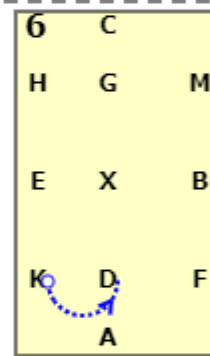

Dressage4all Medium 30 (2020)

20x40, viewed from A end

AX: Collected trot
X: X halt, immobility salute. proceed in collected trot
C: C track right

MBF: MBF Shoulder in right

FD: FD half circle right 10m to D

DM: DM half pass right
MCH: MCH collected trot

HK: HK shoulder in left

KD: KD half 10m circle to D

DH: DH Half pass left
HCM: HCM collected trot

MXK: MXK Medium trot
KAF: KAF Collected trot

FXH: FXH Medium trot
HC: HC Collected trot