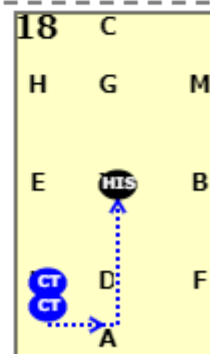

Dressage4all Medium 30 (2020)

20x40, viewed from A end

AX: Collected trot
X: X halt, immobility salute. proceed in collected trot
C: C track right

MBF: MBF Shoulder in right

FD: FD half circle right 10m to D

DM: DM half pass right
MCH: MCH collected trot

HK: HK shoulder in left

KD: KD half 10m circle to D

DH: DH Half pass left
HCM: HCM collected trot

MXK: MXK Medium trot
KAF: KAF Collected trot

FXH: FXH Medium trot
HC: HC Collected trot

14 MCH: MCH Collected canter
X: HXF change rein and show simple change of leg at X
XF: Collected canter

15 F: F collected canter
FAK: Collected canter
K: K circle right 10m in collected canter

16 KEH: KEH Medium canter
H: H collected canter

17 HCM: Collected canter
X: MXK change rein and show simple change of leg at X
XK: Collected canter

18 K: K collected trot
KA: Collected trot
A: A turn down centre line
X: X halt, immobility salute