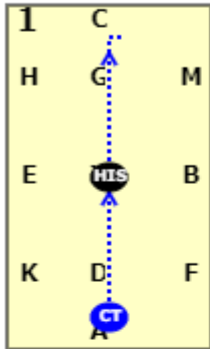

Dressage4all Medium 30 (2020)

20x40, viewed from A end

AX: Collected trot
X: X halt, immobility salute. proceed in collected trot
C: C track right

MBF: MBF Shoulder in right

FD: FD half circle right 10m to D

DM: DM half pass right
MCH: MCH collected trot

HK: HK shoulder in left

KD: KD half 10m circle to D

DH: DH Half pass left
HCM: HCM collected trot

MXK: MXK Medium trot
KAF: KAF Collected trot

FXH: FXH Medium trot
HC: HC Collected trot