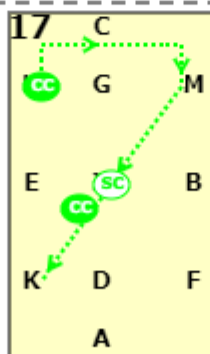

Dressage4all Medium 30 (2020)

20x40, viewed from A end

AX: Collected trot
X: X halt, immobility salute. proceed in collected trot
C: C track right

MBF: MBF Shoulder in right

FD: FD half circle right 10m to D

DM: DM half pass right
MCH: MCH collected trot

HK: HK shoulder in left

KD: KD half 10m circle to D

DH: DH Half pass left
HCM: HCM collected trot

MXK: MXK Medium trot
KAF: KAF Collected trot

FXH: FXH Medium trot
HC: HC Collected trot

10 C: C halt, reinback 4 steps, proceed in medium walk
CM: Medium walk

11 MEK: MEK Extended walk

12 K: K medium walk
A: A transition to collected canter

13 AFBM: AFBM collected canter
M: M circle left 10m in collected canter

14 MCH: MCH Collected canter
X: HXF change rein and show simple change of leg at X
XF: Collected canter

15 F: F collected canter
FAK: Collected canter
K: K circle right 10m in collected canter

16 KEH: KEH Medium canter
H: H collected canter