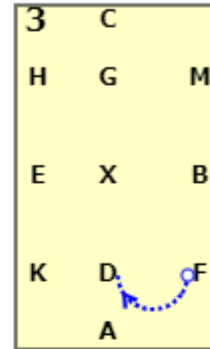

Dressage4all Medium 30 (2020)

20x40, viewed from A end

AX: Collected trot
X: X halt, immobility salute. proceed in collected trot
C: C track right

MBF: MBF Shoulder in right

FD: FD half circle right 10m to D

DM: DM half pass right
MCH: MCH collected trot

HK: HK shoulder in left

KD: KD half 10m circle to D

DH: DH Half pass left
HCM: HCM collected trot

MXK: MXK Medium trot
KAF: KAF Collected trot

FXH: FXH Medium trot
HC: HC Collected trot