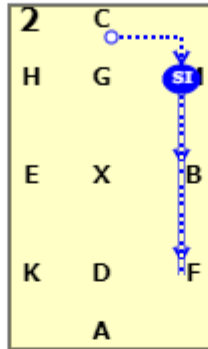

Dressage4all Medium 30 (2020)

20x40, viewed from A end

AX: Collected trot
X: X halt, immobility salute. proceed in collected trot
C: C track right

MBF: MBF Shoulder in right

FD: FD half circle right 10m to D

DM: DM half pass right
MCH: MCH collected trot

HK: HK shoulder in left

KD: KD half 10m circle to D

DH: DH Half pass left
HCM: HCM collected trot

MXK: MXK Medium trot
KAF: KAF Collected trot

FXH: FXH Medium trot
HC: HC Collected trot