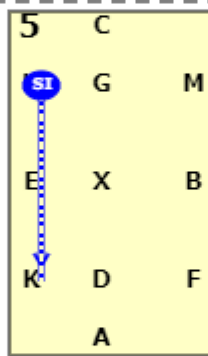

Dressage4all Medium 30 (2020)

20x40, viewed from A end

AX: Collected trot
X: X halt, immobility salute. proceed in collected trot
C: C track right

MBF: MBF Shoulder in right

FD: FD half circle right 10m to D

DM: DM half pass right
MCH: MCH collected trot

HK: HK shoulder in left

KD: KD half 10m circle to D

DH: DH Half pass left
HCM: HCM collected trot

MXK: MXK Medium trot
KAF: KAF Collected trot

FXH: FXH Medium trot
HC: HC Collected trot