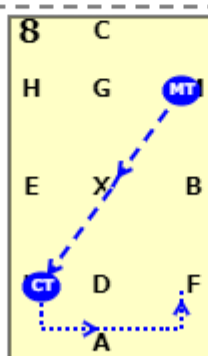

Dressage4all Medium 30 (2020)

20x40, viewed from A end

AX: Collected trot
X: X halt, immobility salute. proceed in collected trot
C: C track right

MBF: MBF Shoulder in right

FD: FD half circle right 10m to D

DM: DM half pass right
MCH: MCH collected trot

HK: HK shoulder in left

KD: KD half 10m circle to D

DH: DH Half pass left
HCM: HCM collected trot

MXK: MXK Medium trot
KAF: KAF Collected trot

FXH: FXH Medium trot
HC: HC Collected trot

10 C: C halt, reinback 4 steps, proceed in medium walk
CM: Medium walk

11 MEK: MEK Extended walk

12 K: K medium walk
A: A transition to collected canter

13 AFBM: AFBM collected canter
M: M circle left 10m in collected canter