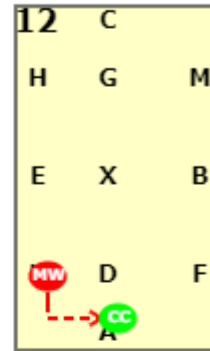

12 K: K medium walk
A: A transition to collected canter