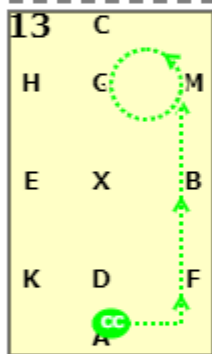

Dressage4all Medium 30 (2020)

20x40, viewed from A end

AX: Collected trot
X: X halt, immobility salute. proceed in collected trot
C: C track right

MBF: MBF Shoulder in right

FD: FD half circle right 10m to D

DM: DM half pass right
MCH: MCH collected trot

HK: HK shoulder in left

KD: KD half 10m circle to D

DH: DH Half pass left
HCM: HCM collected trot

MXK: MXK Medium trot
KAF: KAF Collected trot

FXH: FXH Medium trot
HC: HC Collected trot

10 C: C halt, reinback 4 steps, proceed in medium walk
CM: Medium walk

11 MEK: MEK Extended walk

12 K: K medium walk
A: A transition to collected canter

13 AFBM: AFBM collected canter
M: M circle left 10m in collected canter