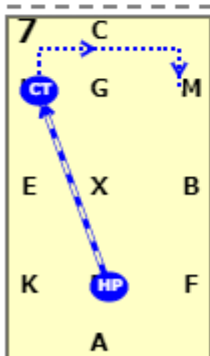

Dressage4all Medium 30 (2020)

20x40, viewed from A end

AX: Collected trot
X: X halt, immobility salute. proceed in collected trot
C: C track right

MBF: MBF Shoulder in right

FD: FD half circle right 10m to D

DM: DM half pass right
MCH: MCH collected trot

HK: HK shoulder in left

KD: KD half 10m circle to D

DH: DH Half pass left
HCM: HCM collected trot

MXK: MXK Medium trot
KAF: KAF Collected trot

FXH: FXH Medium trot
HC: HC Collected trot