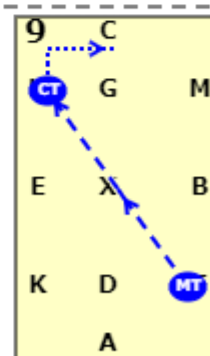

Dressage4all Medium 30 (2020)

20x40, viewed from A end

AX: Collected trot
X: X halt, immobility salute. proceed in collected trot
C: C track right

MBF: MBF Shoulder in right

FD: FD half circle right 10m to D

DM: DM half pass right
MCH: MCH collected trot

HK: HK shoulder in left

KD: KD half 10m circle to D

DH: DH Half pass left
HCM: HCM collected trot

MXK: MXK Medium trot
KAF: KAF Collected trot

FXH: FXH Medium trot
HC: HC Collected trot

10 C: C halt, reinback 4 steps, proceed in medium walk
CM: Medium walk

11 MEK: MEK Extended walk

12 K: K medium walk
A: A transition to collected canter

13 AFBM: AFBM collected canter
M: M circle left 10m in collected canter