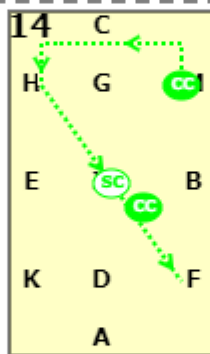

Dressage4all Medium 30 (2020)

20x40, viewed from A end

AX: Collected trot
X: X halt, immobility salute. proceed in collected trot
C: C track right

MBF: MBF Shoulder in right

FD: FD half circle right 10m to D

DM: DM half pass right
MCH: MCH collected trot

HK: HK shoulder in left

KD: KD half 10m circle to D

DH: DH Half pass left
HCM: HCM collected trot

MXK: MXK Medium trot
KAF: KAF Collected trot

FXH: FXH Medium trot
HC: HC Collected trot

10 C: C halt, reinback 4 steps, proceed in medium walk
CM: Medium walk

11 MEK: MEK Extended walk

12 K: K medium walk
A: A transition to collected canter

13 AFBM: AFBM collected canter
M: M circle left 10m in collected canter

14 MCH: MCH Collected canter
X: HXF change rein and show simple change of leg at X
XF: Collected canter

15 F: F collected canter
FAK: Collected canter
K: K circle right 10m in collected canter

16 KEH: KEH Medium canter
H: H collected canter