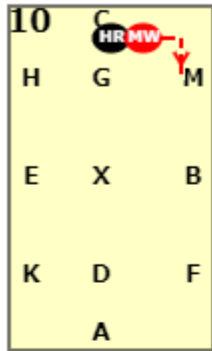

Dressage4all Medium 30 (2020)

20x40, viewed from A end

AX: Collected trot
X: X halt, immobility salute. proceed in collected trot
C: C track right

MBF: MBF Shoulder in right

FD: FD half circle right 10m to D

DM: DM half pass right
MCH: MCH collected trot

HK: HK shoulder in left

KD: KD half 10m circle to D

DH: DH Half pass left
HCM: HCM collected trot

MXK: MXK Medium trot
KAF: KAF Collected trot

FXH: FXH Medium trot
HC: HC Collected trot