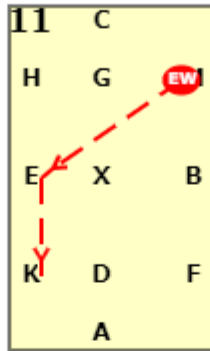

11 MEK: MEK Extended walk