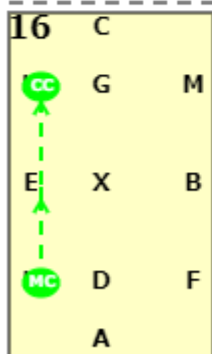

Dressage4all Medium 30 (2020)

20x40, viewed from A end

AX: Collected trot
X: X halt, immobility salute. proceed in collected trot
C: C track right

MBF: MBF Shoulder in right

FD: FD half circle right 10m to D

DM: DM half pass right
MCH: MCH collected trot

HK: HK shoulder in left

KD: KD half 10m circle to D

DH: DH Half pass left
HCM: HCM collected trot

MXK: MXK Medium trot
KAF: KAF Collected trot

FXH: FXH Medium trot
HC: HC Collected trot

10 C: C halt, reinback 4 steps, proceed in medium walk
CM: Medium walk

11 MEK: MEK Extended walk

12 K: K medium walk
A: A transition to collected canter

13 AFBM: AFBM collected canter
M: M circle left 10m in collected canter

14 MCH: MCH Collected canter
X: HXF change rein and show simple change of leg at X
XF: Collected canter

15 F: F collected canter
FAK: Collected canter
K: K circle right 10m in collected canter

16 KEH: KEH Medium canter
H: H collected canter