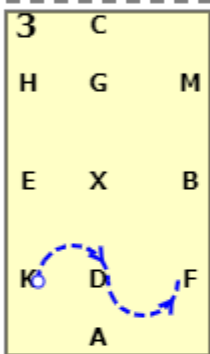

# NOVICE F

[20x40, viewed from A end]

AX: Working trot  
 X: Halt salute  
 XC: Working trot  
 C: Turn right

B: Circle right 20 metres  
 FAK: Working trot

KD: Half circle right from K to D  
 DF: Half circle left from D to F

B: Circle left 20 metres  
 BMC: Working trot

C: Circle left 20 metres. Working canter midway

HEK: Show some medium strides  
 KA: Working canter

A: Circle left 15 metres  
 AFXH: Working canter

HC: Working trot  
 C: Circle right 20 metres. Working canter midway