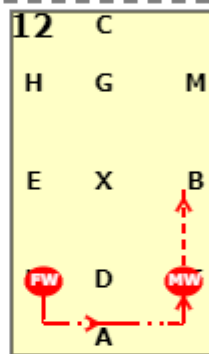

# NOVICE F

[20x40, viewed from A end]

AX: Working trot  
 X: Halt salute  
 XC: Working trot  
 C: Turn right

B: Circle right 20 metres  
 FAK: Working trot

KD: Half circle right from K to D  
 DF: Half circle left from D to F

B: Circle left 20 metres  
 BMC: Working trot

C: Circle left 20 metres. Working canter midway

HEK: Show some medium strides  
 KA: Working canter

A: Circle left 15 metres  
 AFXH: Working canter

HC: Working trot  
 C: Circle right 20 metres. Working canter midway

NOVICE F

9 MBF: Show some medium strides  
FA: Working canter

10 A: Circle right 15 metres  
KXM: Working canter

11 MCH: Working trot  
EK: Medium walk

12 KAF: Free walk on a long rein  
FB: Medium walk

13 BMCH: Working trot  
HXF: Show some medium strides  
FA: Working trot

14 A: Turn right  
X: Halt immobility salute