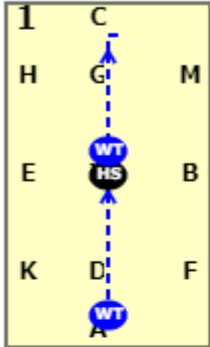

# NOVICE F

[20x40, viewed from A end]

AX: Working trot  
 X: Halt salute  
 XC: Working trot  
 C: Turn right

B: Circle right 20 metres  
 FAK: Working trot

KD: Half circle right from K to D  
 DF: Half circle left from D to F

B: Circle left 20 metres  
 BMC: Working trot

C: Circle left 20 metres. Working canter midway

HEK: Show some medium strides  
 KA: Working canter

A: Circle left 15 metres  
 AFXH: Working canter

HC: Working trot  
 C: Circle right 20 metres. Working canter midway

NOVICE F

9 MBF: Show some medium strides  
FA: Working canter

10 A: Circle right 15 metres  
KXM: Working canter

11 MCH: Working trot  
EK: Medium walk

12 KAF: Free walk on a long rein  
FB: Medium walk

13 BMCH: Working trot  
HXF: Show some medium strides  
FA: Working trot