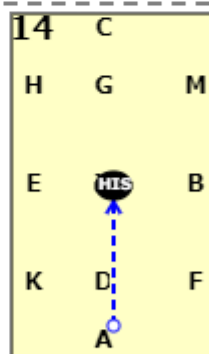

# NOVICE F

[20x40, viewed from A end]

AX: Working trot  
 X: Halt salute  
 XC: Working trot  
 C: Turn right

B: Circle right 20 metres  
 FAK: Working trot

KD: Half circle right from K to D  
 DF: Half circle left from D to F

B: Circle left 20 metres  
 BMC: Working trot

C: Circle left 20 metres. Working canter midway

HEK: Show some medium strides  
 KA: Working canter

A: Circle left 15 metres  
 AFXH: Working canter

HC: Working trot  
 C: Circle right 20 metres. Working canter midway

NOVICE F

9 MBF: Show some medium strides  
FA: Working canter

10 A: Circle right 15 metres  
KXM: Working canter

11 MCH: Working trot  
EK: Medium walk

12 KAF: Free walk on a long rein  
FB: Medium walk

13 BMCH: Working trot  
HXF: Show some medium strides  
FA: Working trot