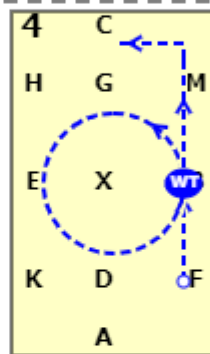

# NOVICE F

[20x40, viewed from A end]

AX: Working trot  
 X: Halt salute  
 XC: Working trot  
 C: Turn right

B: Circle right 20 metres  
 FAK: Working trot

KD: Half circle right from K to D  
 DF: Half circle left from D to F

B: Circle left 20 metres  
 BMC: Working trot

C: Circle left 20 metres. Working canter midway

HEK: Show some medium strides  
 KA: Working canter

A: Circle left 15 metres  
 AFXH: Working canter

HC: Working trot  
 C: Circle right 20 metres. Working canter midway