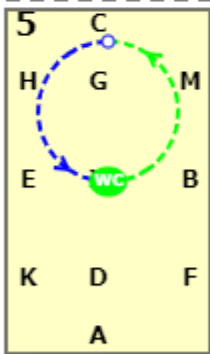

# NOVICE F

[20x40, viewed from A end]

AX: Working trot  
 X: Halt salute  
 XC: Working trot  
 C: Turn right

B: Circle right 20 metres  
 FAK: Working trot

KD: Half circle right from K to D  
 DF: Half circle left from D to F

B: Circle left 20 metres  
 BMC: Working trot

C: Circle left 20 metres. Working canter midway

HEK: Show some medium strides  
 KA: Working canter

A: Circle left 15 metres  
 AFXH: Working canter

HC: Working trot  
 C: Circle right 20 metres. Working canter midway