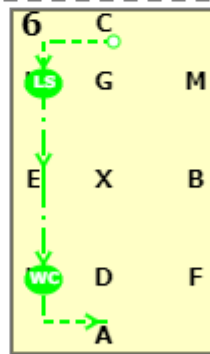

# NOVICE F

[20x40, viewed from A end]

AX: Working trot  
 X: Halt salute  
 XC: Working trot  
 C: Turn right

B: Circle right 20 metres  
 FAK: Working trot

KD: Half circle right from K to D  
 DF: Half circle left from D to F

B: Circle left 20 metres  
 BMC: Working trot

C: Circle left 20 metres. Working canter midway

HEK: Show some medium strides  
 KA: Working canter

A: Circle left 15 metres  
 AFXH: Working canter

HC: Working trot  
 C: Circle right 20 metres. Working canter midway