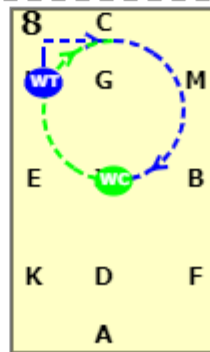

# NOVICE F

[20x40, viewed from A end]

AX: Working trot  
 X: Halt salute  
 XC: Working trot  
 C: Turn right

B: Circle right 20 metres  
 FAK: Working trot

KD: Half circle right from K to D  
 DF: Half circle left from D to F

B: Circle left 20 metres  
 BMC: Working trot

C: Circle left 20 metres. Working canter midway

HEK: Show some medium strides  
 KA: Working canter

A: Circle left 15 metres  
 AFXH: Working canter

HC: Working trot  
 C: Circle right 20 metres. Working canter midway

NOVICE F

9 MBF: Show some medium strides  
FA: Working canter

10 A: Circle right 15 metres  
KXM: Working canter

11 MCH: Working trot  
EK: Medium walk

12 KAF: Free walk on a long rein  
FB: Medium walk

13 BMCH: Working trot  
HXF: Show some medium strides  
FA: Working trot