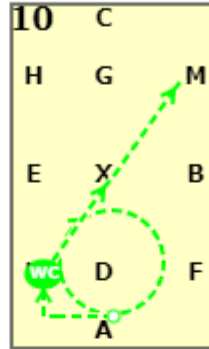

# NOVICE F

[20x40, viewed from A end]

AX: Working trot  
 X: Halt salute  
 XC: Working trot  
 C: Turn right

B: Circle right 20 metres  
 FAK: Working trot

KD: Half circle right from K to D  
 DF: Half circle left from D to F

B: Circle left 20 metres  
 BMC: Working trot

C: Circle left 20 metres. Working canter midway

HEK: Show some medium strides  
 KA: Working canter

A: Circle left 15 metres  
 AFXH: Working canter

HC: Working trot  
 C: Circle right 20 metres. Working canter midway

NOVICE F

9 MBF: Show some medium strides  
FA: Working canter

10 A: Circle right 15 metres  
KXM: Working canter

11 MCH: Working trot  
EK: Medium walk

12 KAF: Free walk on a long rein  
FB: Medium walk

13 BMCH: Working trot  
HXF: Show some medium strides  
FA: Working trot