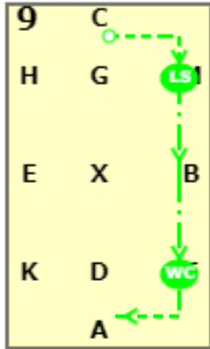

# NOVICE F

[20x40, viewed from A end]

AX: Working trot  
 X: Halt salute  
 XC: Working trot  
 C: Turn right

B: Circle right 20 metres  
 FAK: Working trot

KD: Half circle right from K to D  
 DF: Half circle left from D to F

B: Circle left 20 metres  
 BMC: Working trot

C: Circle left 20 metres. Working canter midway

HEK: Show some medium strides  
 KA: Working canter

A: Circle left 15 metres  
 AFXH: Working canter

HC: Working trot  
 C: Circle right 20 metres. Working canter midway

NOVICE F

9 MBF: Show some medium strides  
FA: Working canter

10 A: Circle right 15 metres  
KXM: Working canter

11 MCH: Working trot  
EK: Medium walk

12 KAF: Free walk on a long rein  
FB: Medium walk

13 BMCH: Working trot  
HXF: Show some medium strides  
FA: Working trot