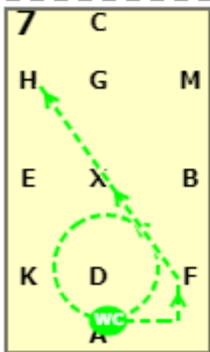

# NOVICE F

[20x40, viewed from A end]

AX: Working trot  
 X: Halt salute  
 XC: Working trot  
 C: Turn right

B: Circle right 20 metres  
 FAK: Working trot

KD: Half circle right from K to D  
 DF: Half circle left from D to F

B: Circle left 20 metres  
 BMC: Working trot

C: Circle left 20 metres. Working canter midway

HEK: Show some medium strides  
 KA: Working canter

A: Circle left 15 metres  
 AFXH: Working canter

HC: Working trot  
 C: Circle right 20 metres. Working canter midway