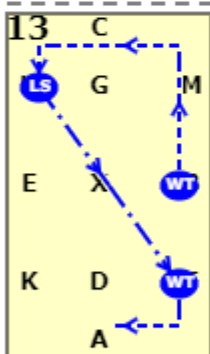

# NOVICE F

[20x40, viewed from A end]

AX: Working trot  
 X: Halt salute  
 XC: Working trot  
 C: Turn right

B: Circle right 20 metres  
 FAK: Working trot

KD: Half circle right from K to D  
 DF: Half circle left from D to F

B: Circle left 20 metres  
 BMC: Working trot

C: Circle left 20 metres. Working canter midway

HEK: Show some medium strides  
 KA: Working canter

A: Circle left 15 metres  
 AFXH: Working canter

HC: Working trot  
 C: Circle right 20 metres. Working canter midway

NOVICE F

9 MBF: Show some medium strides  
FA: Working canter

10 A: Circle right 15 metres  
KXM: Working canter

11 MCH: Working trot  
EK: Medium walk

12 KAF: Free walk on a long rein  
FB: Medium walk

13 BMCH: Working trot  
HXF: Show some medium strides  
FA: Working trot

14 A: Turn right  
X: Halt immobility salute