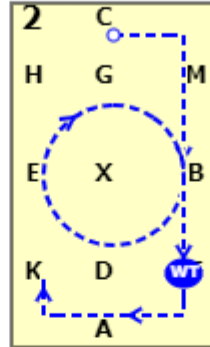

# NOVICE F

[20x40, viewed from A end]

AX: Working trot  
 X: Halt salute  
 XC: Working trot  
 C: Turn right

B: Circle right 20 metres  
 FAK: Working trot

KD: Half circle right from K to D  
 DF: Half circle left from D to F

B: Circle left 20 metres  
 BMC: Working trot

C: Circle left 20 metres. Working canter midway

HEK: Show some medium strides  
 KA: Working canter

A: Circle left 15 metres  
 AFXH: Working canter

HC: Working trot  
 C: Circle right 20 metres. Working canter midway