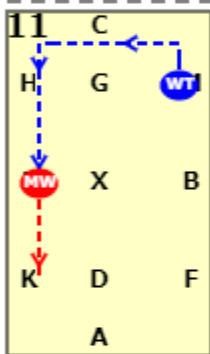

# NOVICE F

[20x40, viewed from A end]

AX: Working trot  
 X: Halt salute  
 XC: Working trot  
 C: Turn right

B: Circle right 20 metres  
 FAK: Working trot

KD: Half circle right from K to D  
 DF: Half circle left from D to F

B: Circle left 20 metres  
 BMC: Working trot

C: Circle left 20 metres. Working canter midway

HEK: Show some medium strides  
 KA: Working canter

A: Circle left 15 metres  
 AFXH: Working canter

HC: Working trot  
 C: Circle right 20 metres. Working canter midway

NOVICE F

9 MBF: Show some medium strides  
FA: Working canter

10 A: Circle right 15 metres  
KXM: Working canter

11 MCH: Working trot  
EK: Medium walk

12 KAF: Free walk on a long rein  
FB: Medium walk

13 BMCH: Working trot  
HXF: Show some medium strides  
FA: Working trot